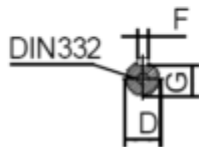

Data Sheet

Article number: 25030110022601

Description: Kleedrive T3C 132M2-2 11.0KW 2800 rpm
3x400/690V 50HZ IP55 B34 Eff=91,2%

Measures

A = 216	F = 10	P = 200
AA = 263	G = 33	R = 0
AC = Ø259	H = 132	S = -
AD = 332	HD = 200	T = M10
B = 178	K = Ø12	TBH = 134
C = 89	L = 5005	TBS = 61.5
D = Ø38	M = 165	TBW = 134
E = 80	N = 130	